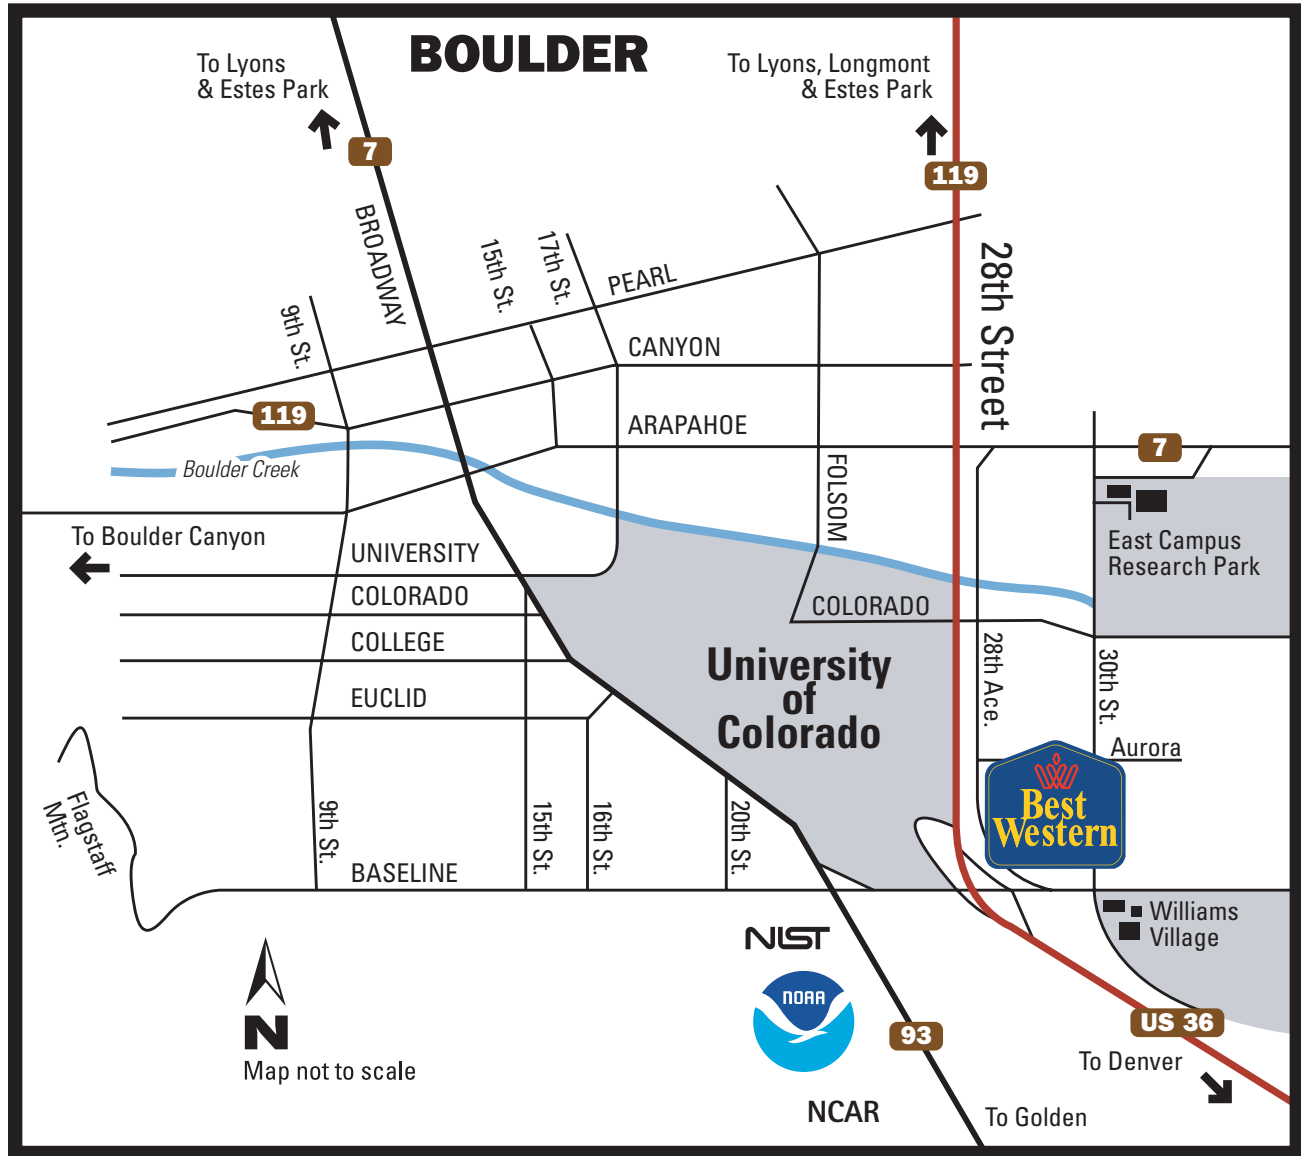

# Boulder Inn

The World's Largest Hotel Chain®

770 28th Street  
 Boulder, Colorado, 80303-2343  
 United States

**Phone:** 303-449-3800  
**Toll Free Reservations:** 800-233-8469  
**Fax:** 303-402-9118

## Directions

From Denver International Airport, take I-70W to I-25N to US-36W. Follow US-36 to Boulder. The second exit is Baseline Rd. This exit will take you to a stoplight. Cross Baseline and stay in right lane, you will come to a stop sign. We are straight ahead.